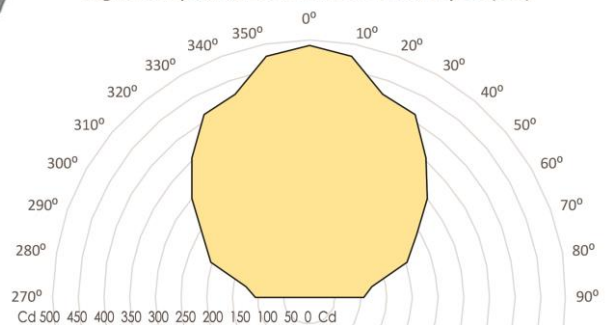

Light Output at 10ft with 50 Watt input (Cd)