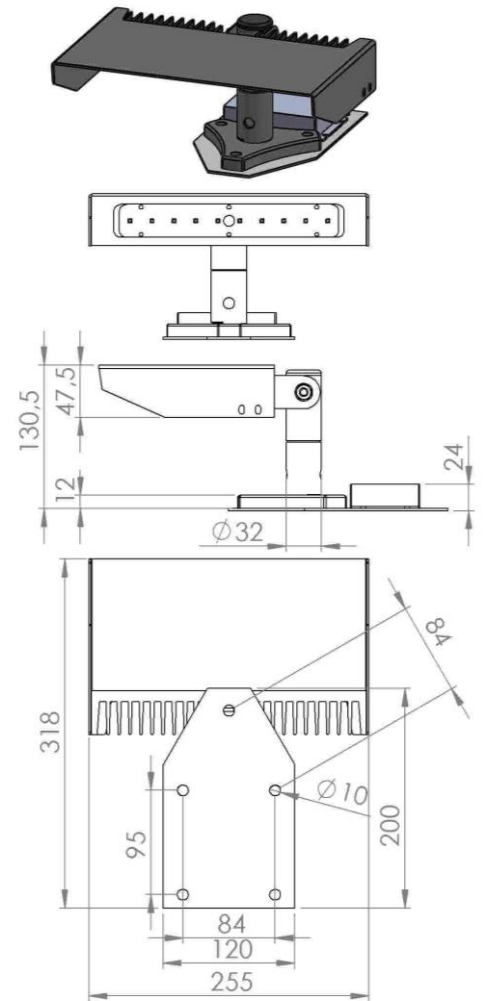

COLOUR RAL 9006 (metallic grey)
colour on request

DIMENSIONS 318x255x131mm

WEIGHT 3,5 Kg

POWER CONSUMPTION 50 W

POWER SUPPLY 24 Vdc with system controller or
230 Vac with direct controller

LIGHT OUTPUT 491 Cd at 10 ft at 0° with 50 Watt input
(see polar diagram at bottom page)

LIGHT COLOUR 6000k

INGRESS PROTECTION IP 67

COMPLIANCES ICAO Annex 14 Vol. II Heliports
EASA ADR Heliports
FAA AC 150/5390-2c

Light Output at 10ft with 50 Watt input (Cd)

Holland Aviation
Daniëlsweg 40
4451 HW Heinkenszand
The Netherlands